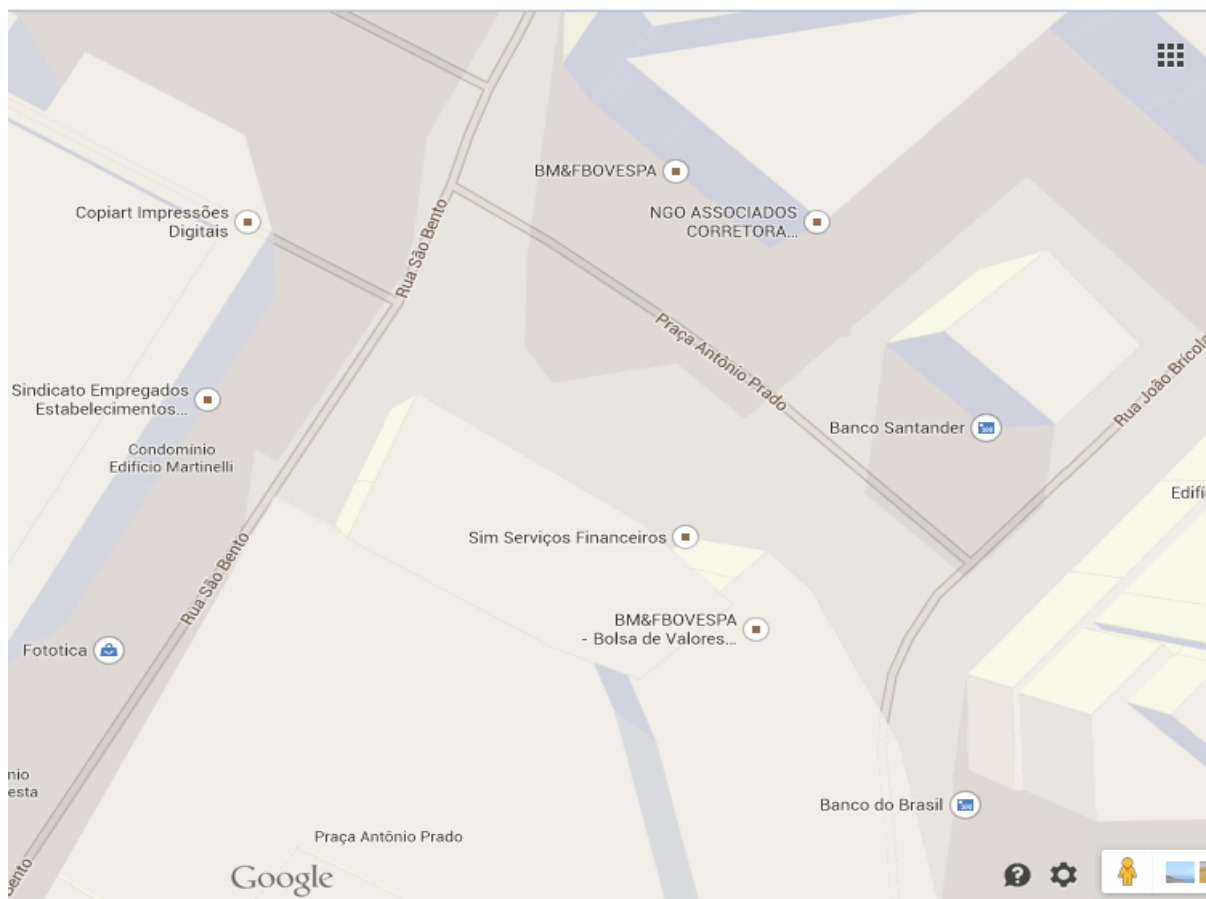

Destination: BM&F-Bolsa de Mercadorias e Futuros

Address: Centro Financeiro – Praça Antônio Prado 48, Centro – São Paulo, S.P.
(Across from the Salve Jorge Restaurant)

Telephone: (11) 2565-4000

URL references: <http://www.bmfbovespa.com.br/home.aspx?idioma=pt-br>
<http://www.bmfbovespa.com.br/en-us/home.aspx?idioma=en-us>
<http://www.bmfbovespa.com.br/en-us/bmfbovespa/exchange-visits/exchange-visits.aspx?idioma=en-us>

Best way to go there: Walking, on foot

Map:

Photos: